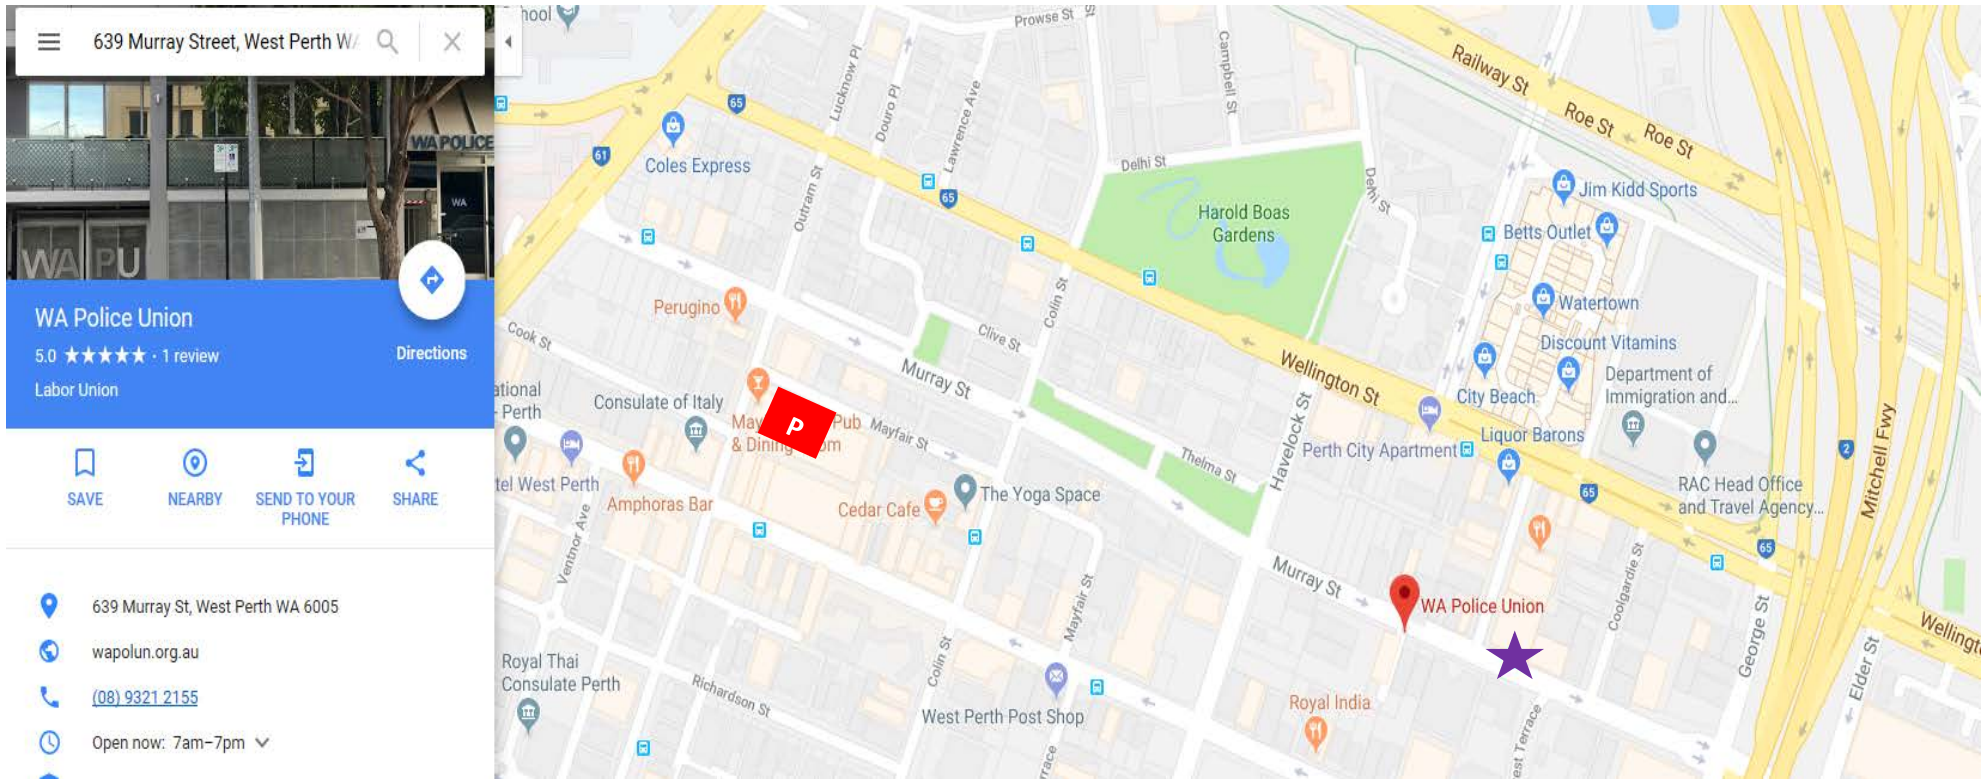

# WA Police Union – Parking Locations

**P** CPP Mayfair Street, West Perth \$14 day rate Mon-Fri

# WA Police Union – Public Transport Options

★ Red Cat Stop